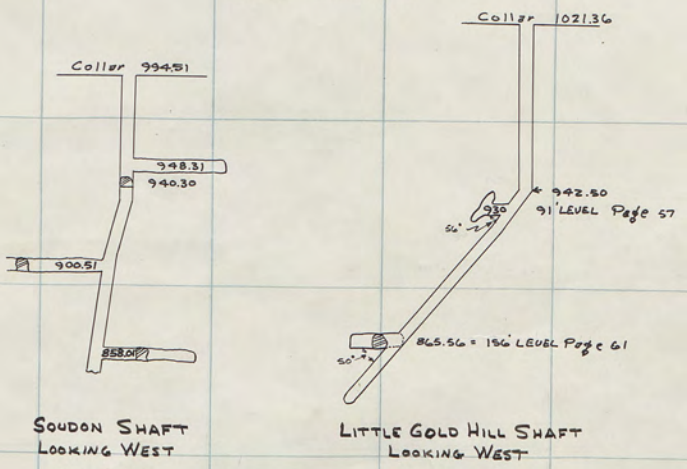

BAL TIC #3  
37 LEVEL  
HILL 91 EV

LITTLE GOLD  
HILL 91 EV

LITTLE GOLD HILL  
SHAFT X-SECTS.

LITTLE GOLD HILL  
SHAFT X-SECTS.

LITTLE GOLD HILL  
SHAFT X-SECTS.

### CROSS SECTION OF SOUDAN & LITTLE GOLD HILL SHAFT

FROM BARKER-WILSON BLUEPRINT  
SCALE 2 1/4" = 40 FT.

LITTLE GOLD HILL SH. LEV.  
LITTLE GOLD HILL SH. LEV. 2  
SOUDAN GOLD HILL SH. X SECT.

278	279	280	281	282	283	284	285	286	287	288	289
335											
334											
333											
332											
331											
330											
329											
328											