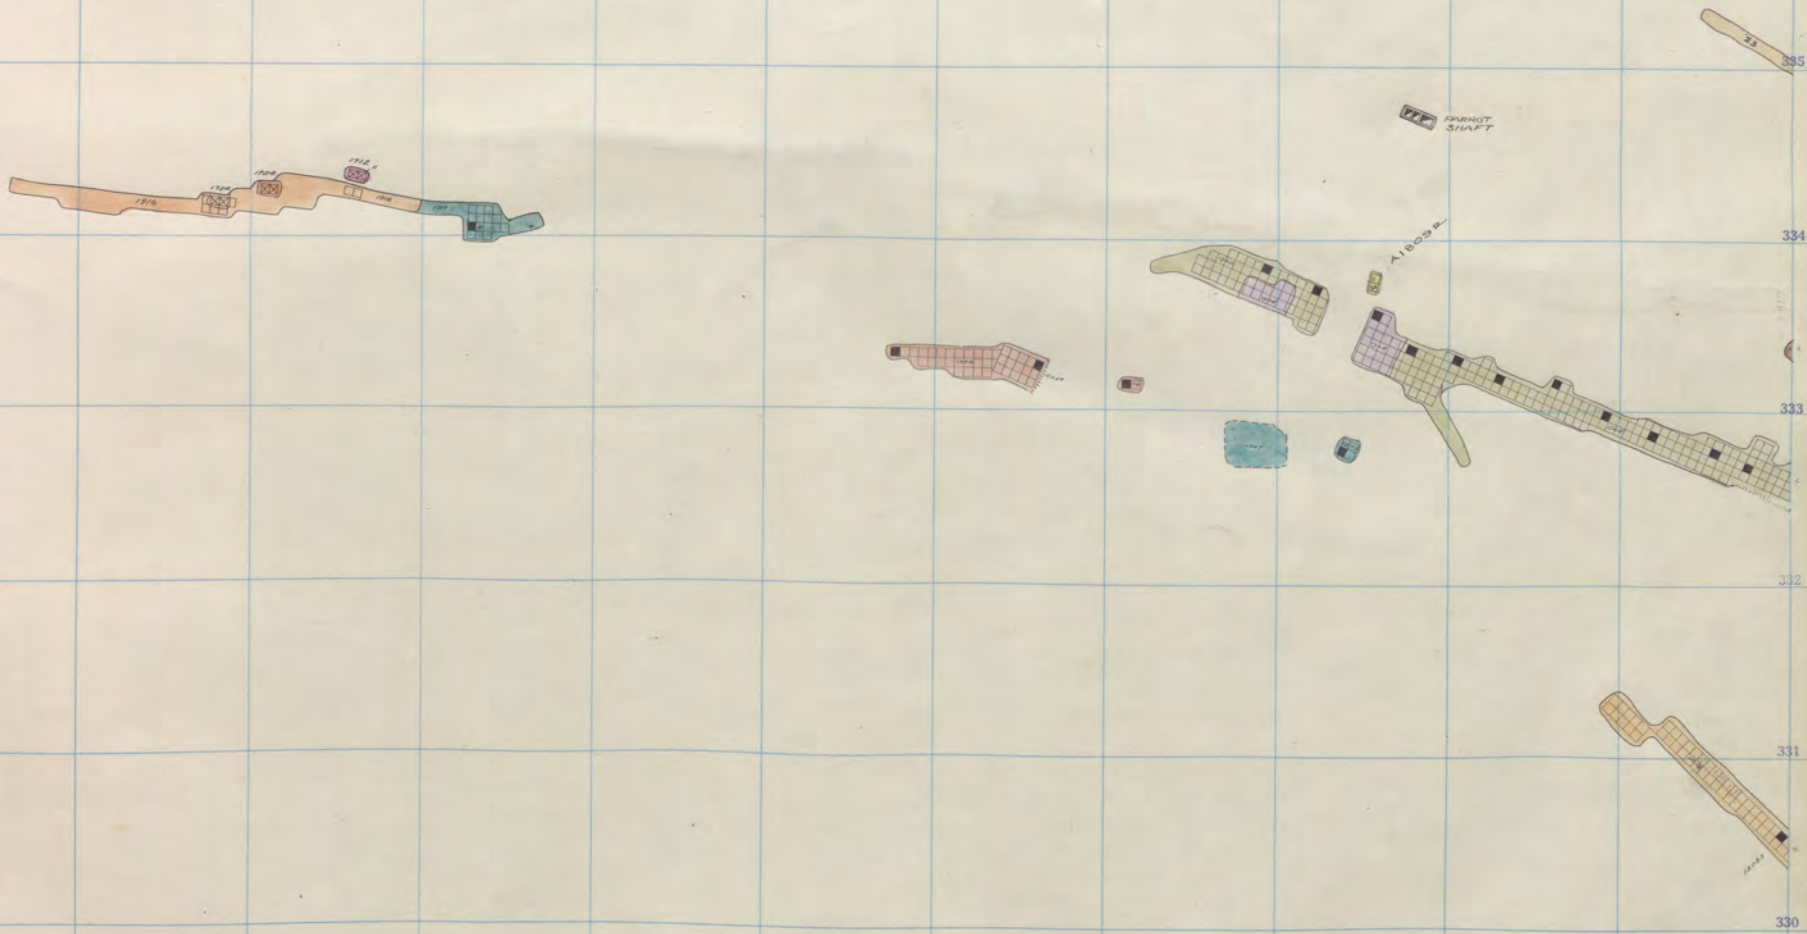

289 290 291 292 293 294 295 296 297 298 299 300

<i>Moonlight</i>	1500-9th Fl.	<i>Steward</i>	1700 - 21
<i>Original</i>	1600-6	<i>Parrot</i>	1500 9th Fl.
		<i>Never Sweat</i>	1800 10th Fl.