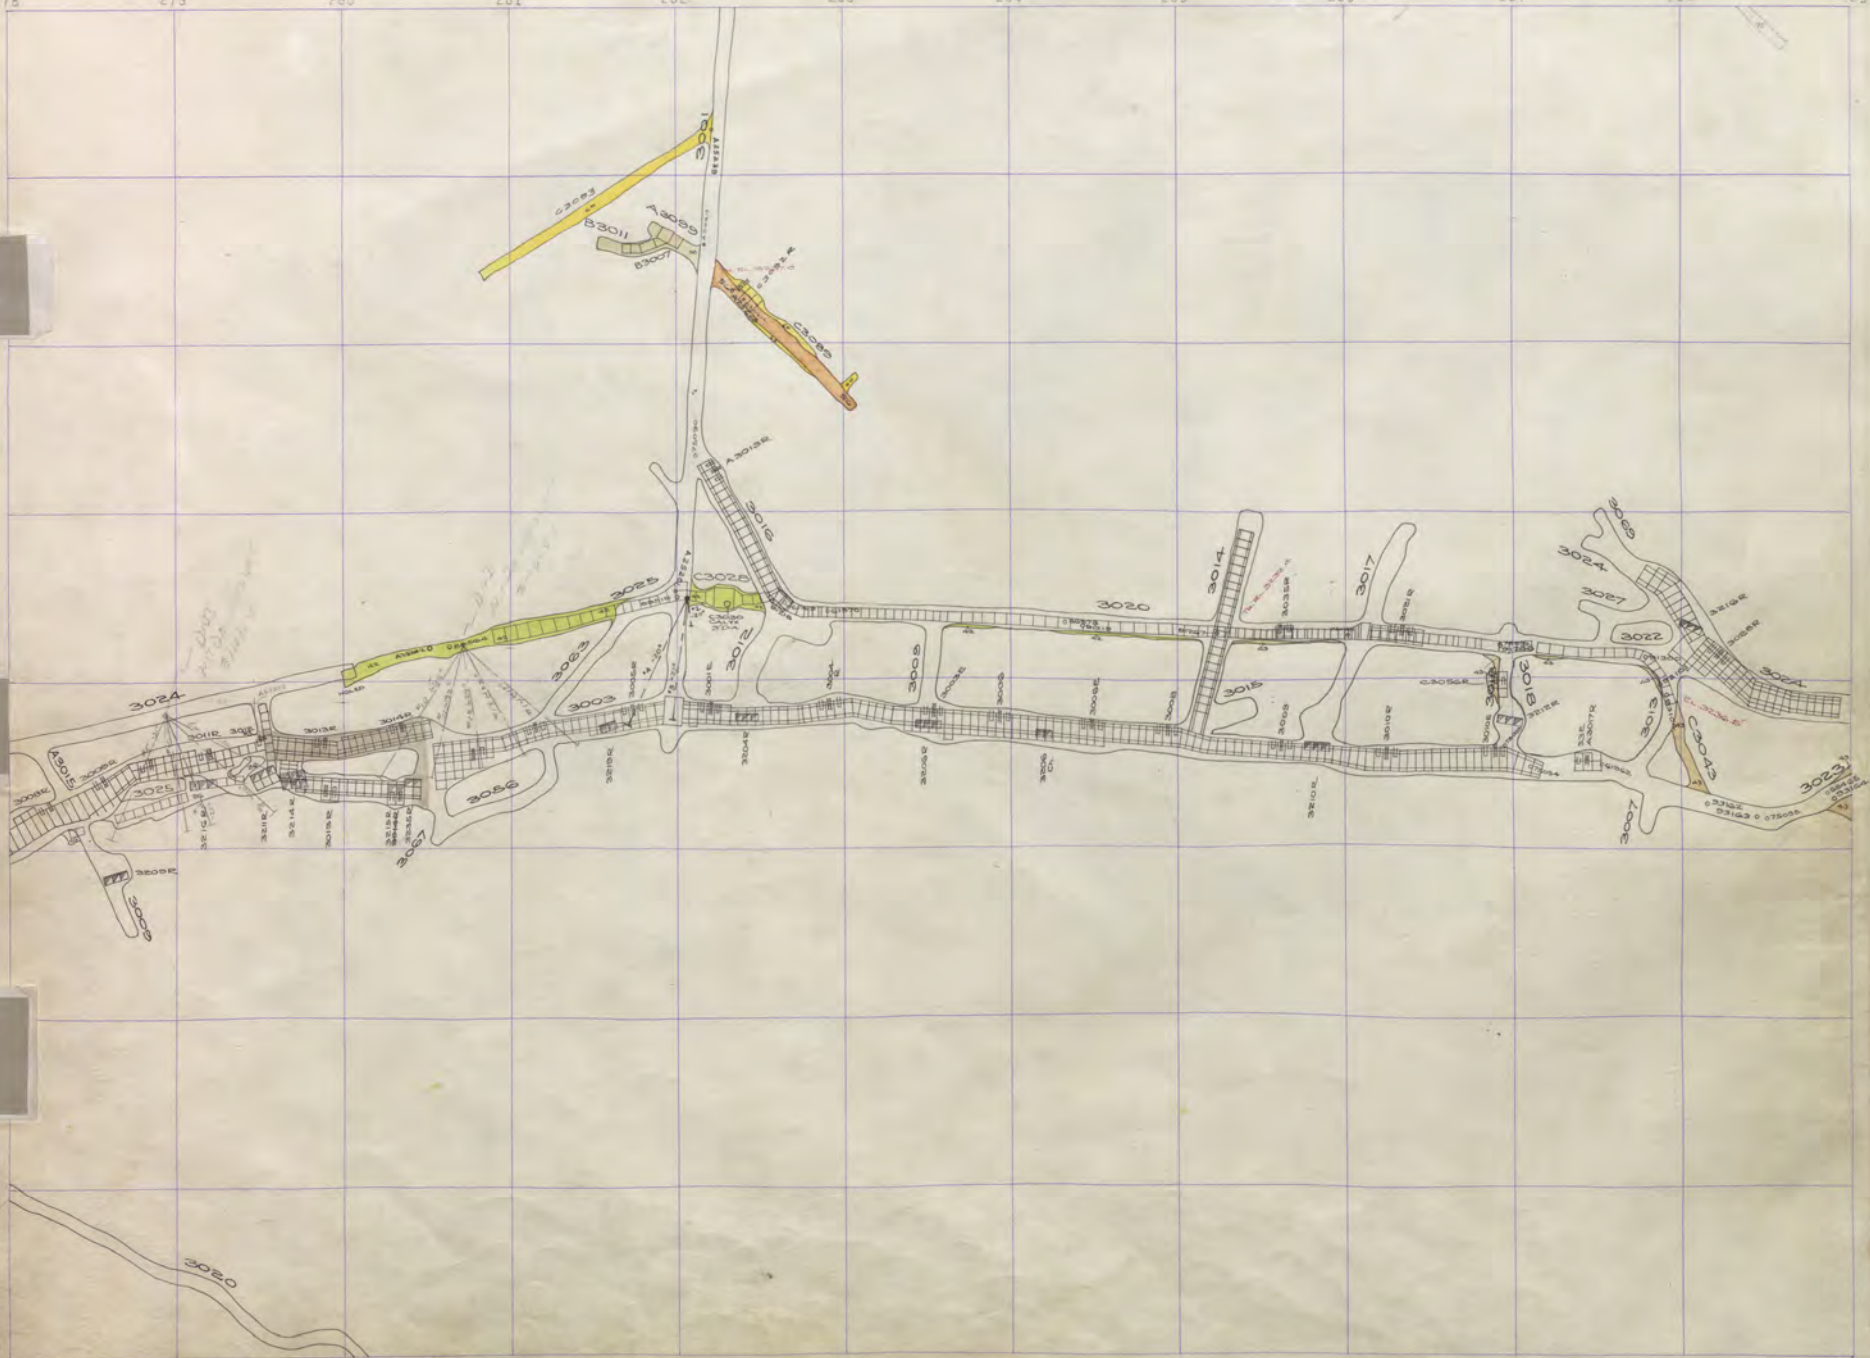

ORIGINAL 3000

ORIGINAL 2800

STEWARD 3000

BELMONT 3000

COLORADO 2400

Original 3000 Stl.
Steward " "
" "