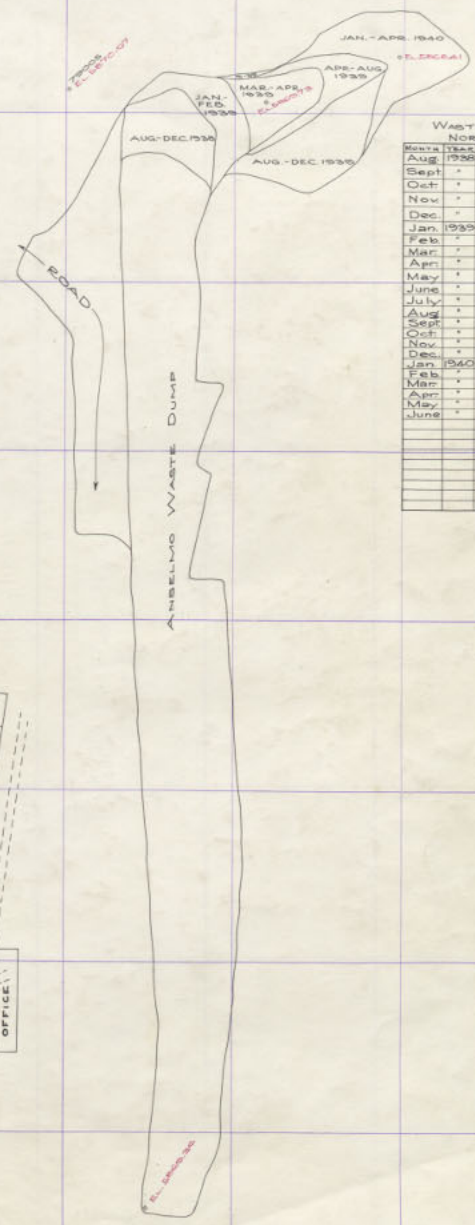

245 246 247 248 249 250 251 252 253 254 255 256

344
343
342
341
340
338
337
336

MONTH	WASTE DUMPED	
	TONS	HGA
Aug 1938	1684	027
Sept "	1184	030
Oct "	1223	037
Nov "	228	032
Dec "	1465	024
Jan 1939	1257	033
Feb "	1066	032
Mar "	203	028
Apr "	1284	036
May "	705	021
June "	761	027
July "	362	019
Aug "	175	015
Sept "	531	021
Oct "	452	018
Nov "	728	018
Dec "	723	020
Jan 1940	84	022
Feb "	1018	015
Mar "	1360	025
Apr "	1771	033
May "	2387	035
June "	2846	027