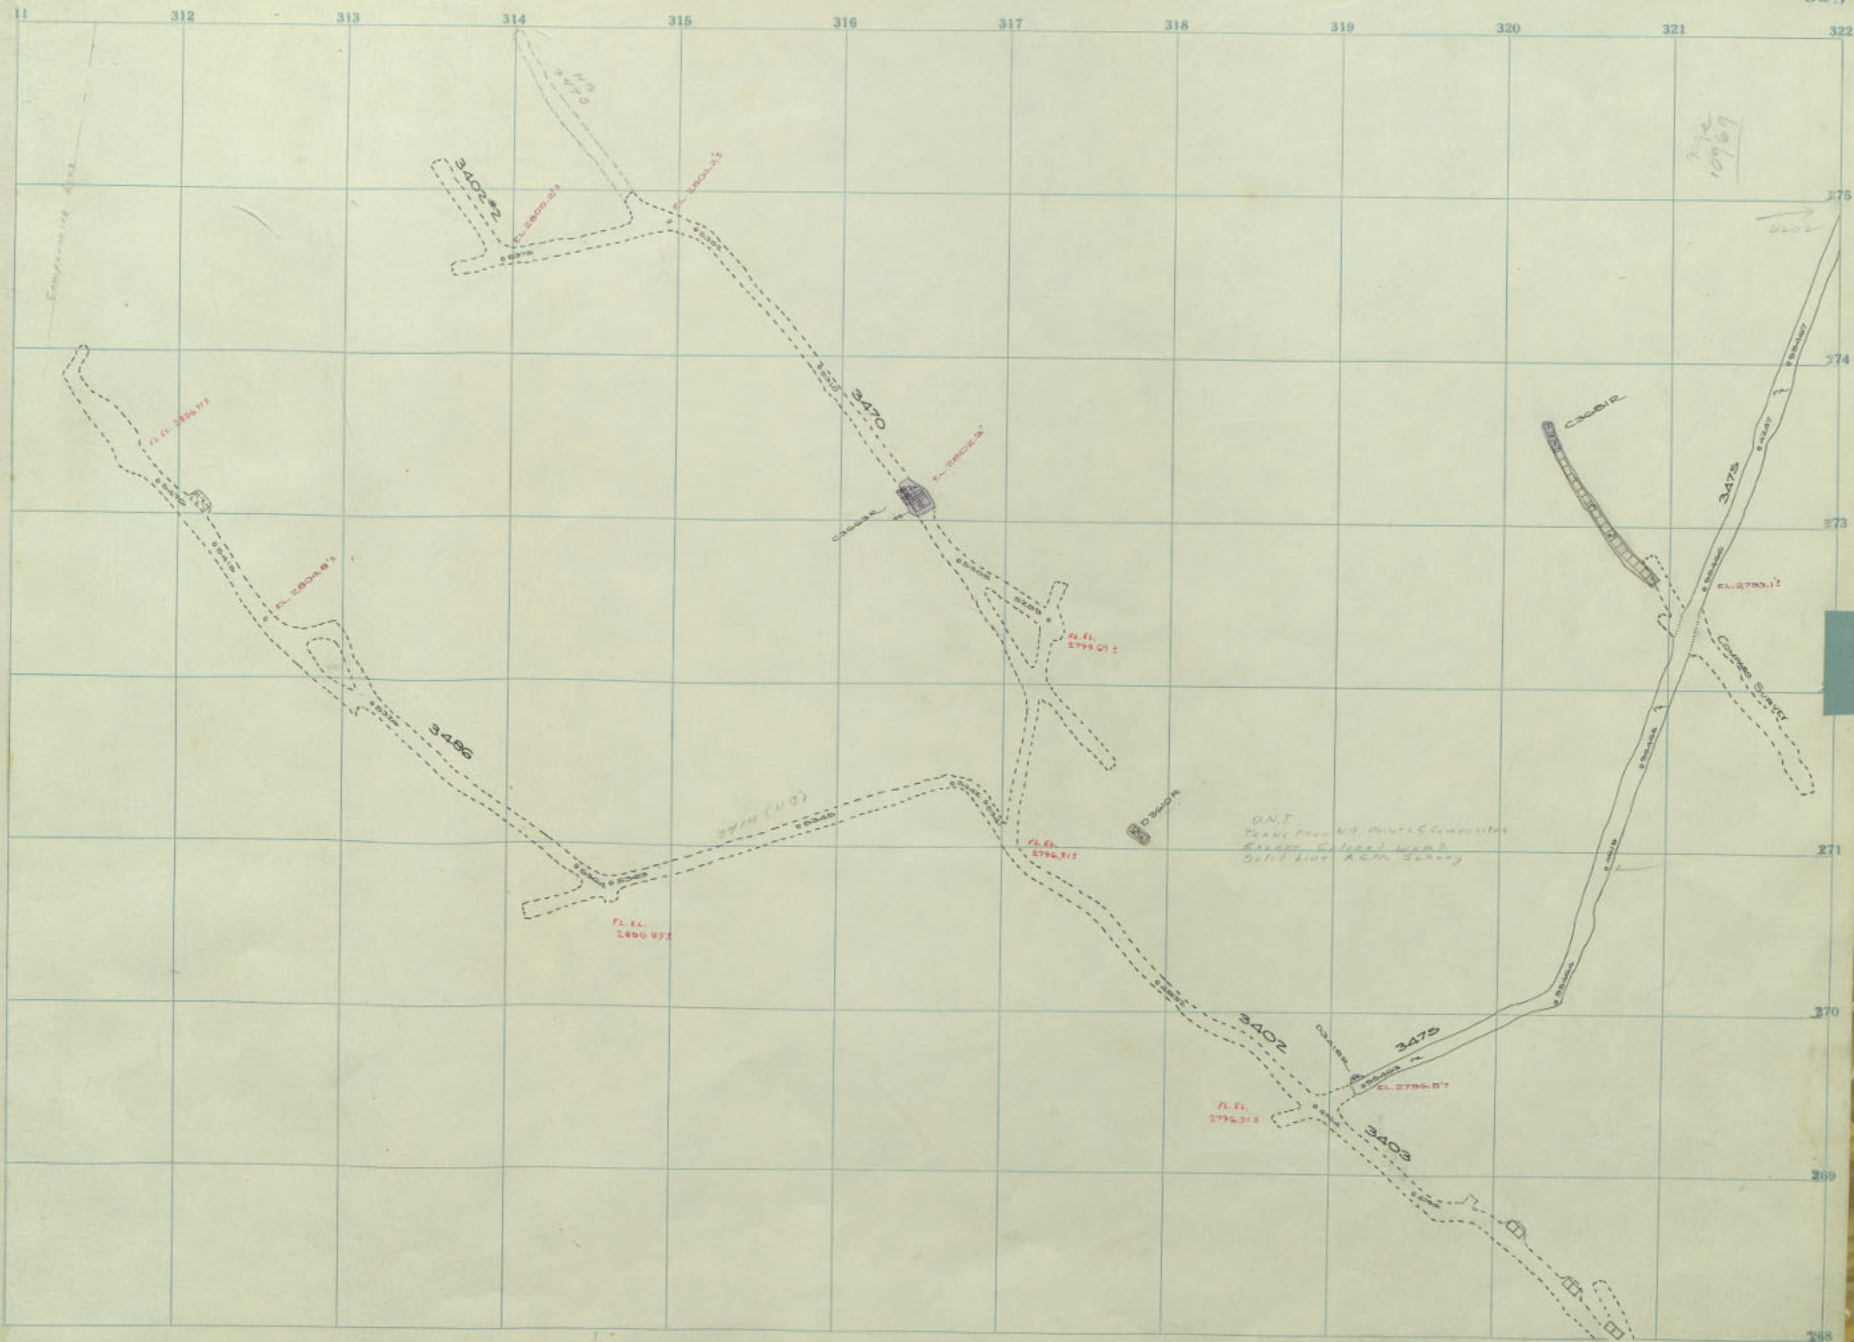

3200 BADGER
BADGER N 3000

32

BADGER
3400

MT CON
3300

Diamond 3400 Sill
Badger 3400 Sill

10/26/69

D.N.T.
TRAIL FROM N.W. QUARTER CORNER
TO EAST OF LITTLE WOODS
GOLF LINK A.M. 3/27/69

Badger 3600 - 23
Granite Mt 3400 - 5111