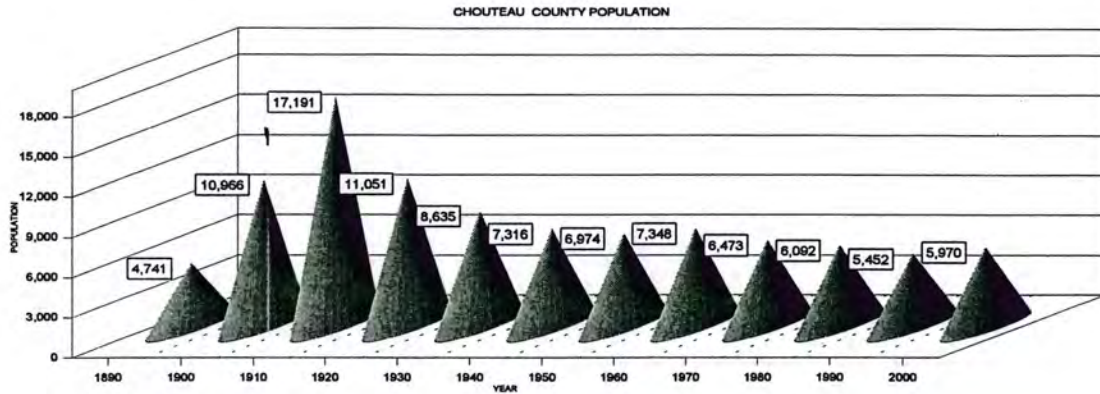

CHOUTEAU COUNTY

General County Statistics

2000 County Seat Fort Benton	2000 County Seat Population 1,594	2000 County Population 5,970	2000 Total County Area (sq mi) 3,993.05	2000 Total Land Area (sq mi) 3,973.24	2000 Total Water Area (sq mi) 19.81
------------------------------------	--	---------------------------------------	--	--	--