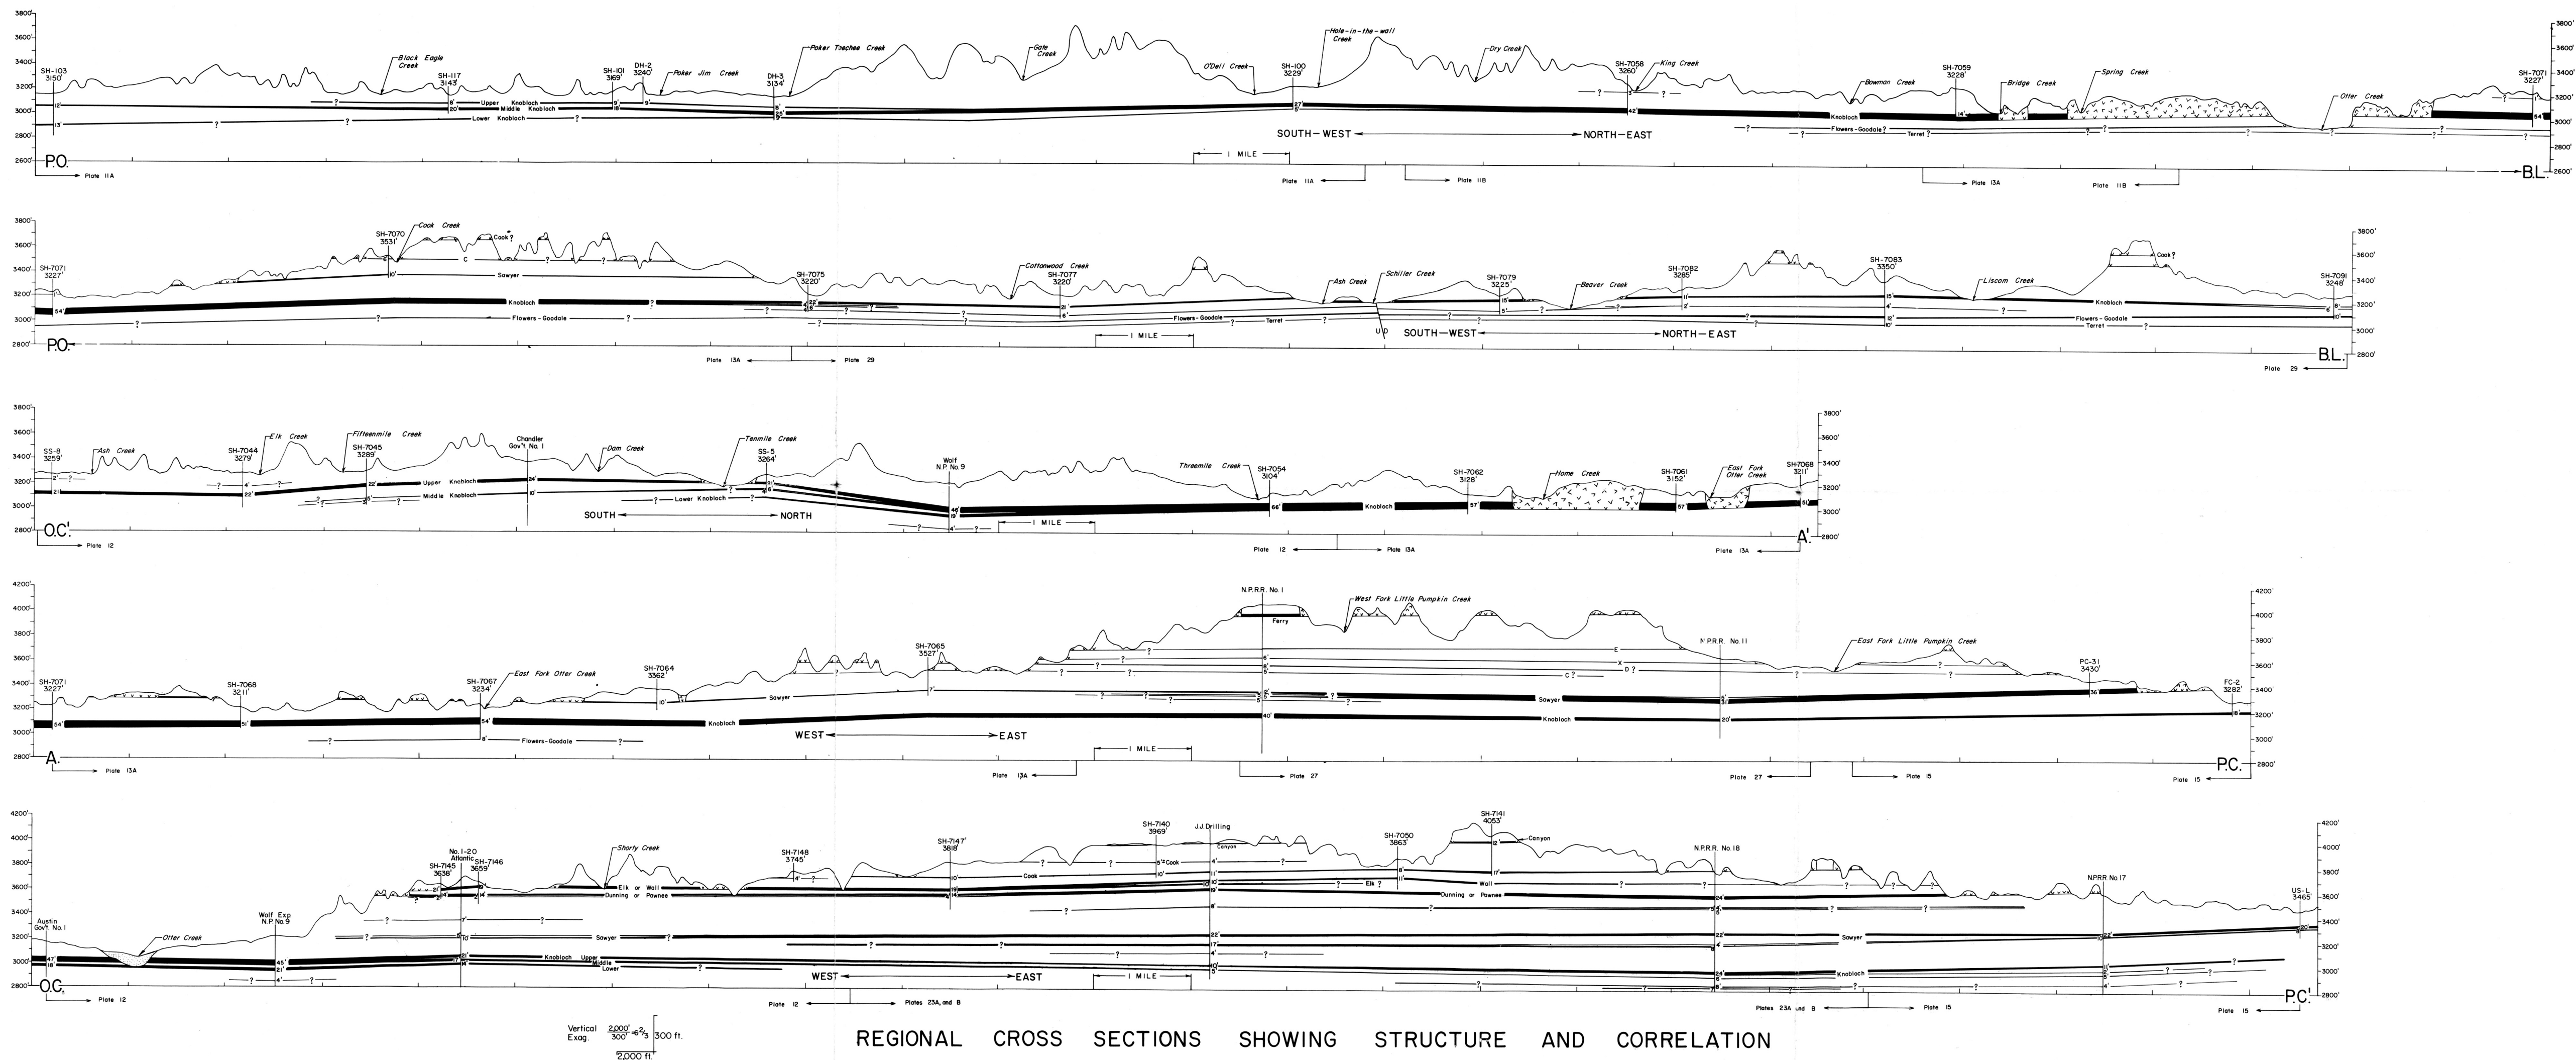

Bulletin 91 Plates 33-34

MONTANA BUREAU OF MINES AND GEOLOGY

BULLETIN 91 PLATE 34

MONTANA BUREAU OF MINES AND GEOLOGY

BULLETIN 91 PLATE 33