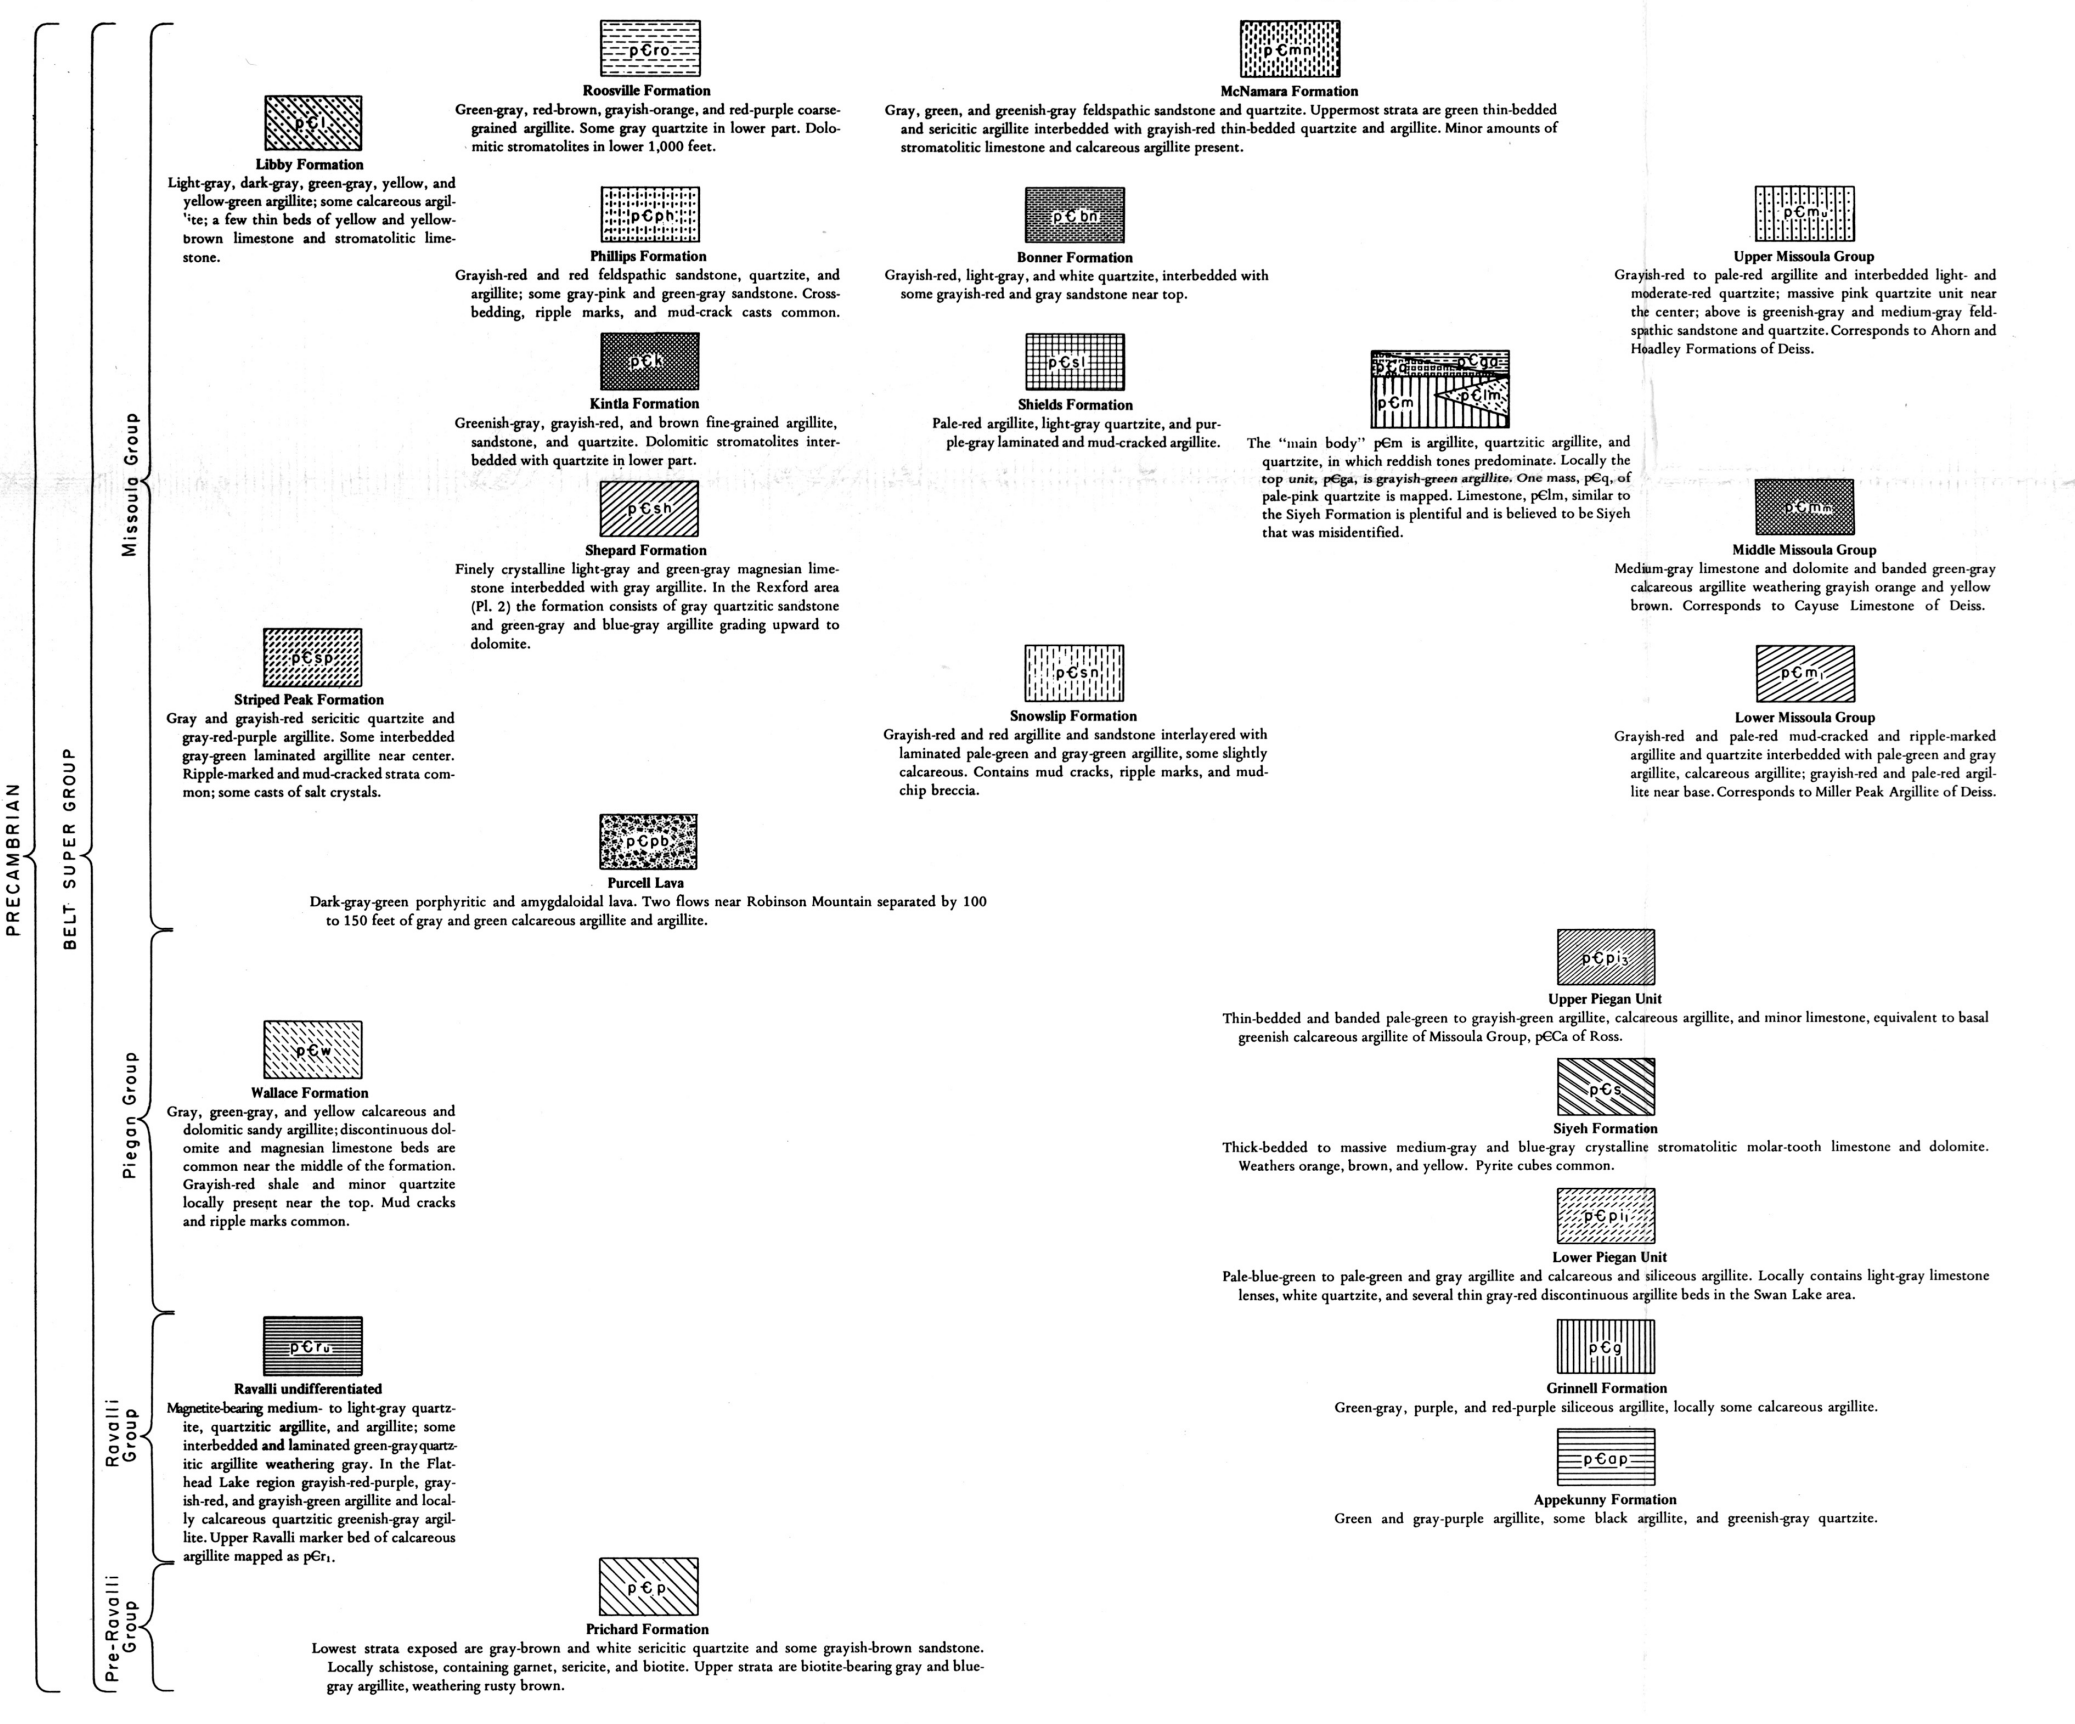

IGNEOUS ROCKS

SEDIMENTARY ROCKS

GEOLOGIC MAP AND SECTIONS OF
SOUTHEASTERN FLATHEAD COUNTY,
MONTANA